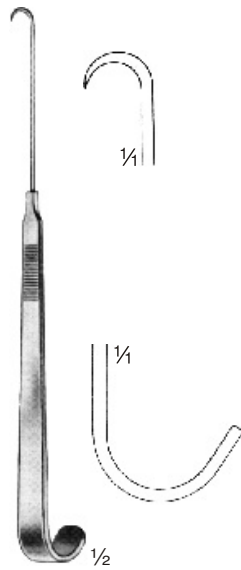

links
 left
 gauche
 izquierda

Bose

HB 4110-01
 16,0 cm/6¼"

rechts
 right
 droit
 derecha

Bose

HB 4110-02
 16,0 cm/6¼"

spitz
 sharp
 pointu
 agudo

Iterson

HB 4112-01
 16,0 cm/6¼"

stumpf
 blunt
 mousse
 romo

Iterson

HB 4112-02
 16,0 cm/6¼"

Tracheal-Häkchen
Trachea Retractors
Crochets pour la trachéotomie
Ganchos para la tráquea

Schilddrüsenhaken
Thyroid Gland Retractor
Ecarteur pour la thyroïde
Separador para la glándula tiroidea

Jackson

HB 4113
 15,0 cm/6"

News

HB 4114
 15,0 cm/6"

Rose

HB 4115
 13,5 cm/5"

Luer

HB 4116
 11,0 cm/4 1/2"

Chevalier-Jackson

Fig.	L mm	Ø mm	Neusilber German silver Maillechort Plata nueva	Silber Silver Argent Plata
0	45	4	HB 4130-01	HB 4130-02
1	50	5	HB 4131-01	HB 4131-02
2	55	6	HB 4132-01	HB 4132-02
3	60	7	HB 4133-01	HB 4133-02
4	65	8	HB 4134-01	HB 4134-02
5	70	9	HB 4135-01	HB 4135-02
6	75	10	HB 4136-01	HB 4136-02
7	80	11	HB 4137-01	HB 4137-02
8	85	12	HB 4138-01	HB 4138-02
9	90	13	HB 4139-01	HB 4139-02