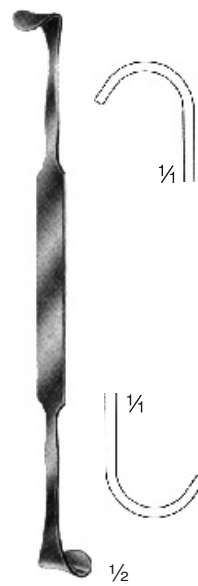

links
 left
 gauche
 izquierda

Bose

HB 4110-01
 16,0 cm/6¼"

rechts
 right
 droit
 derecha

Bose

HB 4110-02
 16,0 cm/6¼"

spitz
 sharp
 pointu
 agudo

Iterson

HB 4112-01
 16,0 cm/6¼"

stumpf
 blunt
 mousse
 romo

Iterson

HB 4112-02
 16,0 cm/6¼"

Tracheal-Häkchen
Trachea Retractors
Crochets pour la trachéotomie
Ganchos para la tráquea

Schilddrüsenhaken
Thyroid Gland Retractor
Ecarteur pour la thyroïde
Separador para la glándula tiroidea

Jackson

HB 4113
 15,0 cm/6"

News

HB 4114
 15,0 cm/6"

Rose

HB 4115
 13,5 cm/5"

Luer

HB 4116
 11,0 cm/4 1/2"

Chevalier-Jackson

Fig.	L mm	Ø mm	Neusilber German silver Maillechort Plata nueva	Silber Silver Argent Plata
0	45	4	HB 4130-01	HB 4130-02
1	50	5	HB 4131-01	HB 4131-02
2	55	6	HB 4132-01	HB 4132-02
3	60	7	HB 4133-01	HB 4133-02
4	65	8	HB 4134-01	HB 4134-02
5	70	9	HB 4135-01	HB 4135-02
6	75	10	HB 4136-01	HB 4136-02
7	80	11	HB 4137-01	HB 4137-02
8	85	12	HB 4138-01	HB 4138-02
9	90	13	HB 4139-01	HB 4139-02