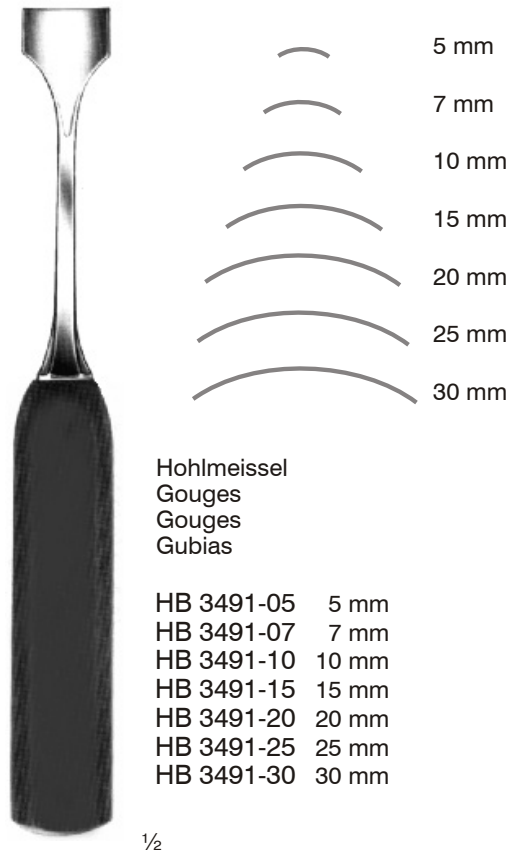

Hohlmeissel
Gouges
Gouges
Gubias

- HB 3491-05 5 mm
- HB 3491-07 7 mm
- HB 3491-10 10 mm
- HB 3491-15 15 mm
- HB 3491-20 20 mm
- HB 3491-25 25 mm
- HB 3491-30 30 mm

Lexer
22,0 cm/8³/₄"