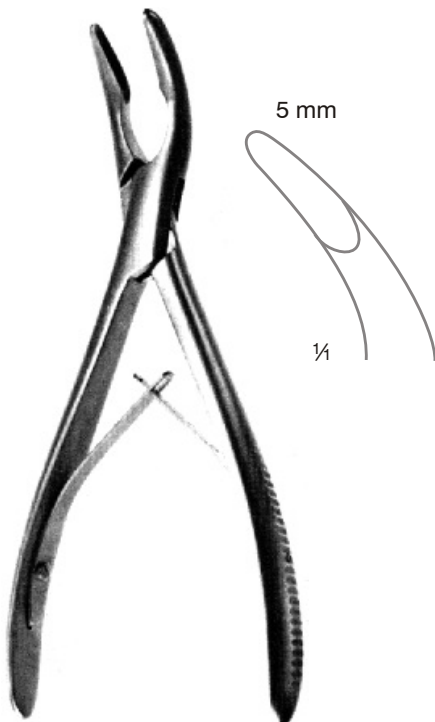

Olivecrona

HB 3772
19,0 cm/7 1/2"