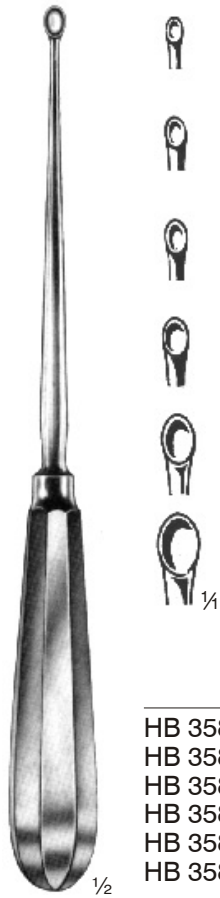

Volkmann
 17,0 cm/6¾"

	Fig.	mm
HB 3500	0000	3,0
HB 3501	000	4,0
HB 3502	00	5,0
HB 3503	0	6,0
HB 3504	1	7,0
HB 3505	2	8,0
HB 3506	3	10,0
HB 3507	4	11,6
HB 3508	5	12,6
HB 3509	6	13,8

Schede
 17,0 cm/6¾"

	Fig.	mm
HB 3510	000	3,0
HB 3511	00	4,0
HB 3512	0	5,0
HB 3513	1	6,0
HB 3514	2	6,5
HB 3515	3	7,5
HB 3516	4	8,5

Scharfe Löffel
Bone Curettes
Curettes tranchantes
Cucharillas cortantes

	Fig.
HB 3561	0/00
HB 3562	0/1
HB 3563	1/2

	Fig.
HB 3571	0/00
HB 3572	0/1
HB 3573	1/2

Scharfe Löffel
Bone Currettes
Curettes tranchantes
Cucharillas cortantes