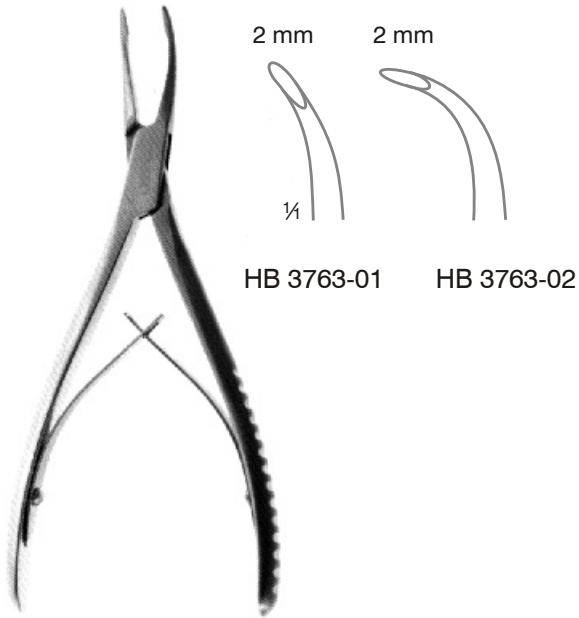

Luer
 17,0 cm/6³/₄"

HB 3759

gerade
 straight
 droite
 recta

HB 3760

gebogen
 curved
 courbe
 curva

Luer-Friedmann

HB 3761
 14,0 cm/5¹/₂"

Micro-Friedmann

HB 3761-02
 14,0 cm/5¹/₂"

Mini-Friedmann

HB 3761-03
 12,0 cm/5"

Cleveland

HB 3762
 14,0 cm/5¹/₂"

Cleveland

HB 3763
 17,0 cm/6³/₄"

Hohlmeisselzangen
Bone Rongeur Forceps
Pinces-gouges
Pinzas-gubias

Stellbrink
 17,0 cm/6³/₄"

Blumenthal
 15,5 cm/6"

Zaufal
 HB 3767
 17,0 cm/6³/₄"

Jansen
 17,0 cm/6³/₄"

HB 3768
 gerade
 straight
 droite
 recta

HB 3769
 gebogen
 curved
 courbe
 curva

Hohlmeisselzangen
Bone Rongeur Forceps
Pinces-gouges
Pinzas-gubias