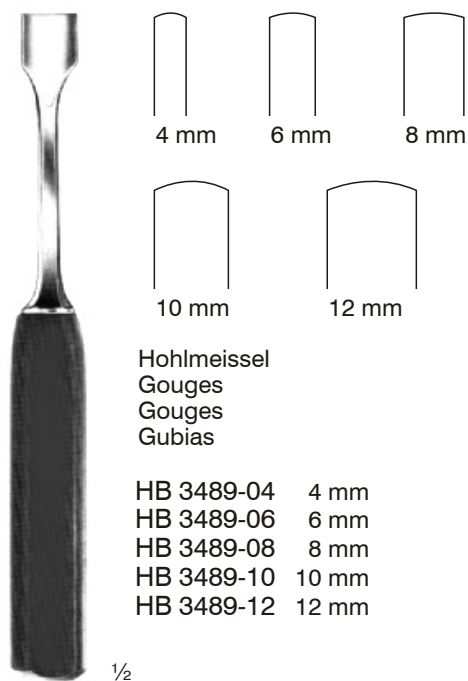

Hohlmeissel
Gouges
Gouges
Gubias

- HB 3489-04 4 mm
- HB 3489-06 6 mm
- HB 3489-08 8 mm
- HB 3489-10 10 mm
- HB 3489-12 12 mm

Mini-Lexer
18,0 cm/7"