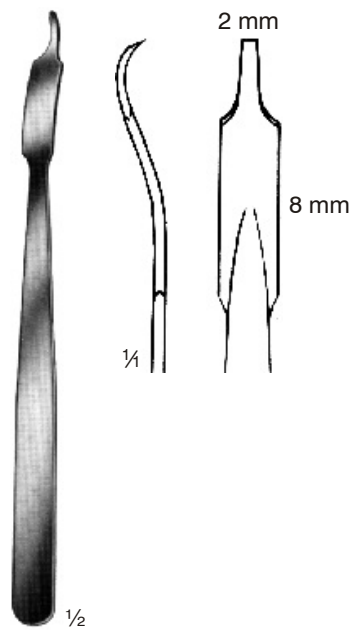

Putti
HB 3654
27,0 cm/10 $\frac{1}{2}$ "

Meniskotome
Meniscotomy Knives
Bistouris à ménisques
Bisturías para meniscos

Smillie
 17,0 cm/6¾"

Fig. 1
 HB 3655-01

Fig. 2
 HB 3655-02

Fig. 3
 HB 3655-03

Bircher

HB 3656-01
 19,0 cm/7½"

Salenius

HB 3659-02
 22,0 cm/8¾"

HB 3660-03
 14,0 cm/5 1/2"

HB 3661-05
 15,0 cm/6"

HB 3662-07
 15,0 cm/6"

Mini-Hohmann
HB 3664-06
 16,0 cm/6 1/4"

Mini-Hohmann
HB 3664-08
 16,0 cm/6 1/4"

HB 3665-15
 12,5 cm/5"