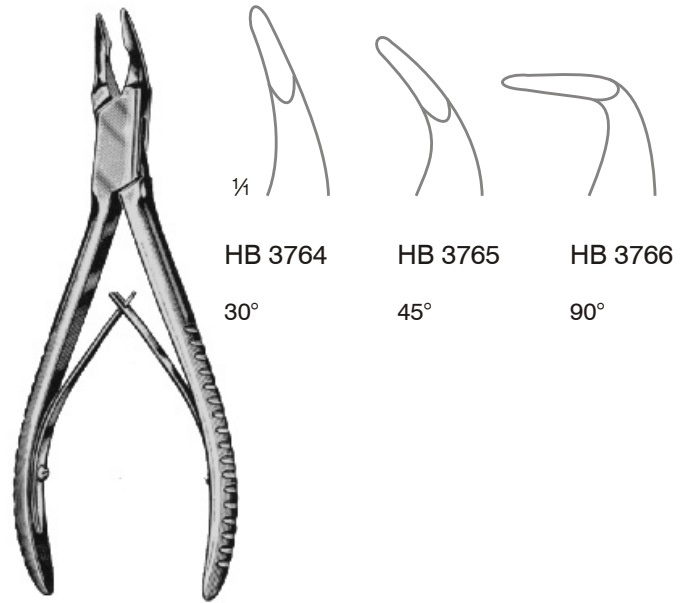

HB 3761-02
 14,0 cm/5¹/₂"

Mini-Friedmann

HB 3761-03
 12,0 cm/5"

Cleveland

HB 3762
 14,0 cm/5¹/₂"

Cleveland

HB 3763
 17,0 cm/6³/₄"

Hohlmeisselzangen
Bone Rongeur Forceps
Pinces-gouges
Pinzas-gubias

Stellbrink
 17,0 cm/6³/₄"

Blumenthal
 15,5 cm/6"

Zaufal
 HB 3767
 17,0 cm/6³/₄"

Jansen
 17,0 cm/6³/₄"

HB 3768
 gerade
 straight
 droite
 recta

HB 3769
 gebogen
 curved
 courbe
 curva

Hohlmeisselzangen
Bone Rongeur Forceps
Pinces-gouges
Pinzas-gubias