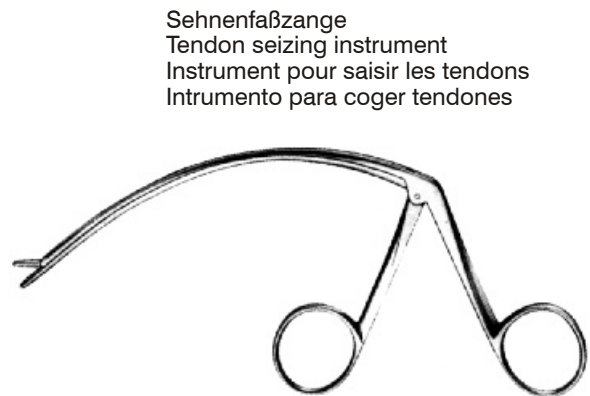

Sehnenfaßzange
Tendon seizing instrument
Instrument pour saisir les tendons
Intrumento para coger tendones

Caroll

HB 3645
11,0 cm/4½"