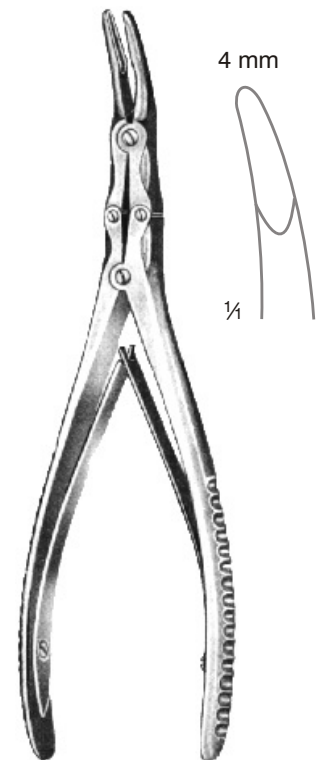

Smith-Petersen

Hohlmeisselzangen
Bone Rongeur Forceps
Pinces-gouges
Pinzas-gubias

Sauerbruch
 30,0 cm/11 $\frac{3}{4}$ "

HB 3790

HB 3791

Mayfield

HB 3792
 17,0 cm/6 $\frac{3}{4}$ "

Marquardt

HB 3793
 20,0 cm/8"

Knochensplitterzangen
Bone Cutting Forceps
Pinces coupantes à os
Pinzas cortantes para huesos

gerade
straight
droite
recta

HB 3814 14,0 cm/5½"
 HB 3817 17,0 cm/6¾"
 HB 3819 19,0 cm/7½"
 HB 3822 22,0 cm/8¾"