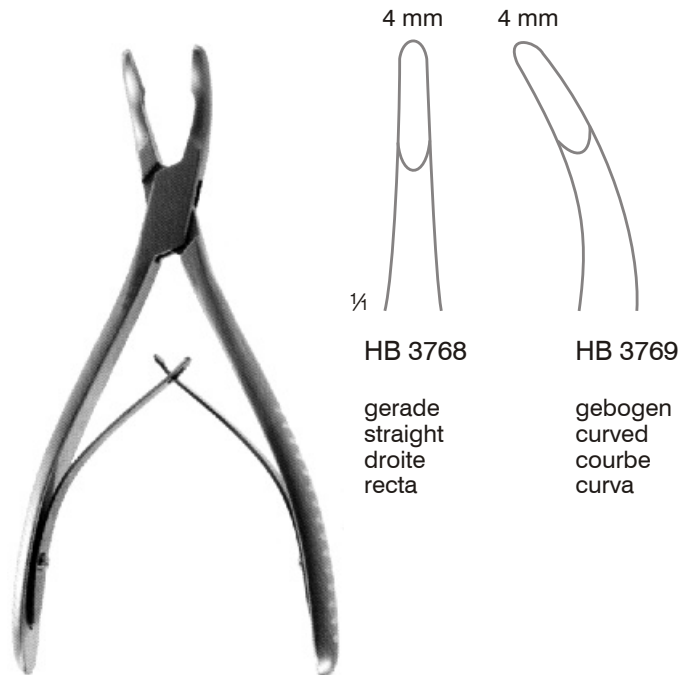

HB 3761-02
 14,0 cm/5¹/₂"

Mini-Friedmann

HB 3761-03
 12,0 cm/5"

Cleveland

HB 3762
 14,0 cm/5¹/₂"

Cleveland

HB 3763
 17,0 cm/6³/₄"

Hohlmeisselzangen
Bone Rongeur Forceps
Pinces-gouges
Pinzas-gubias

Stellbrink
 17,0 cm/6³/₄"

Blumenthal
 15,5 cm/6"

Zaufal
 HB 3767
 17,0 cm/6³/₄"

Jansen
 17,0 cm/6³/₄"

HB 3768
 gerade
 straight
 droite
 recta

HB 3769
 gebogen
 curved
 courbe
 curva

Hohlmeisselzangen
Bone Rongeur Forceps
Pinces-gouges
Pinzas-gubias