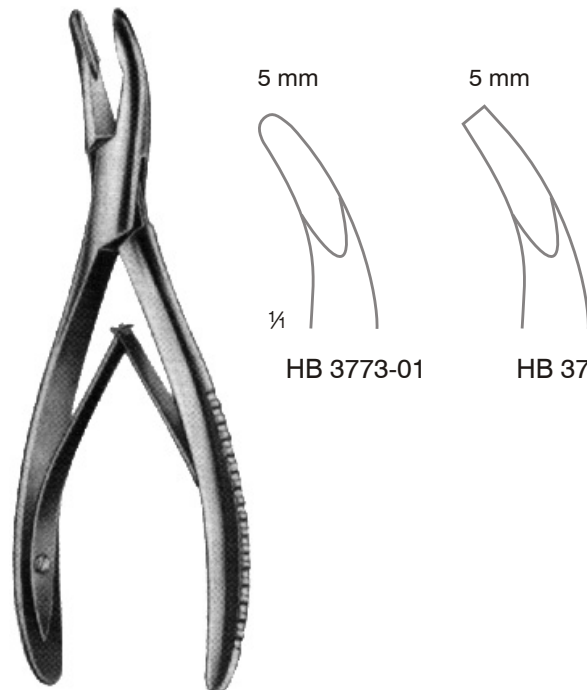

Stellbrink
 17,0 cm/6³/₄"

Blumenthal
 15,5 cm/6"

Zaufal
 HB 3767
 17,0 cm/6³/₄"

Jansen
 17,0 cm/6³/₄"

HB 3768
 gerade
 straight
 droite
 recta

HB 3769
 gebogen
 curved
 courbe
 curva

Hohlmeisselzangen
Bone Rongeur Forceps
Pinces-gouges
Pinzas-gubias

Beyer

HB 3770
 18,0 cm/7"

Bane (Hartmann)

HB 3771
 17,0 cm/6 3/4"

Olivecrona

HB 3772
 19,0 cm/7 1/2"

Mead

16,5 cm/6 1/2"

HB 3773-01

HB 3773-02

Hohlmeisselzangen
Bone Rongeur Forceps
Pinces-gouges
Pinzas-gubias

Adson

HB 3774
 20,0 cm/8"

HB 3775
 gerade
 straight
 droite
 recta

HB 3776
 gebogen
 curved
 courbe
 curva

HB 3777
 gebogen
 curved
 courbe
 curva