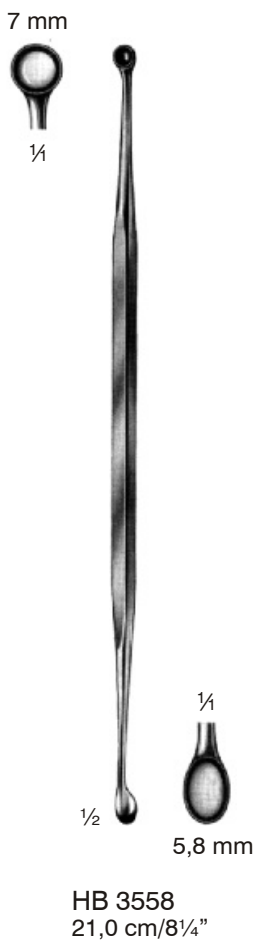

Volkmann
 17,0 cm/6¾"

	Fig.	mm
HB 3500	0000	3,0
HB 3501	000	4,0
HB 3502	00	5,0
HB 3503	0	6,0
HB 3504	1	7,0
HB 3505	2	8,0
HB 3506	3	10,0
HB 3507	4	11,6
HB 3508	5	12,6
HB 3509	6	13,8

Schede
 17,0 cm/6¾"

	Fig.	mm
HB 3510	000	3,0
HB 3511	00	4,0
HB 3512	0	5,0
HB 3513	1	6,0
HB 3514	2	6,5
HB 3515	3	7,5
HB 3516	4	8,5

Scharfe Löffel
Bone Curettes
Curettes tranchantes
Cucharillas cortantes

	Fig.
HB 3561	0/00
HB 3562	0/1
HB 3563	1/2

	Fig.
HB 3571	0/00
HB 3572	0/1
HB 3573	1/2

Scharfe Löffel
Bone Currettes
Curettes tranchantes
Cucharillas cortantes

Simon
 24,0 cm/9½"

	Fig.	mm
HB 3581-01	1	2,2
HB 3581-02	2	2,8
HB 3581-03	3	3,3
HB 3581-04	4	3,7
HB 3581-05	5	4,5
HB 3581-06	6	4,8

Daubenspeck
 20,0 cm/8"

	Fig.	mm
HB 3582-20	00	2,8
HB 3582-10	0	3,8
HB 3582-01	1	5,0
HB 3582-02	2	6,0