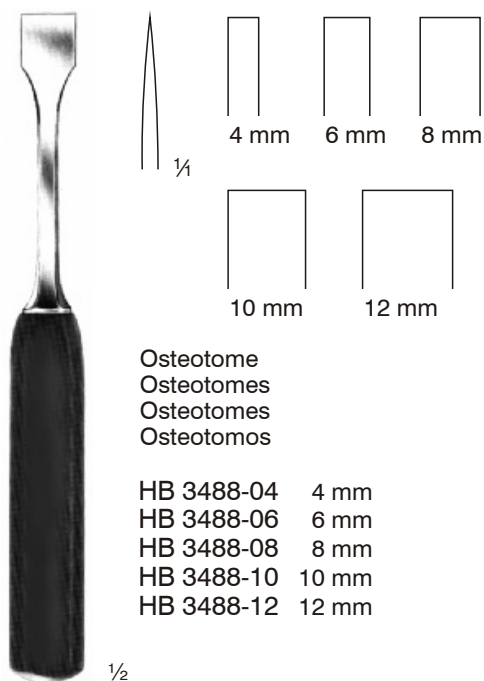

Meissel und Osteotome
Bone Chisels and Gouges
Ciseaux-burins, Gouges
Cinceles, Gubias

Osteotome
Osteotomes
Osteotomes
Osteotomos

- HB 3488-04 4 mm
- HB 3488-06 6 mm
- HB 3488-08 8 mm
- HB 3488-10 10 mm
- HB 3488-12 12 mm

Mini-Lexer
18,0 cm/7"